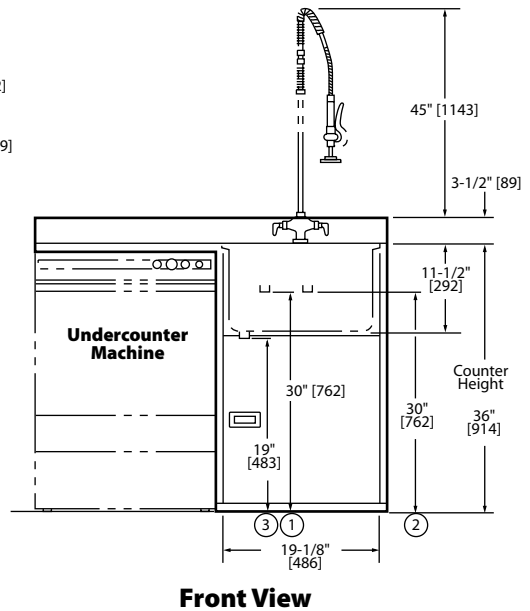

- Removable scrap screen holder.
- Two lift-out scrap screens.
- Lower storage cabinet holds extra 20" [508 mm] racks or chemical supplies.
- Integral drainboard provides an unload platform for clean ware.
- Seamless 3-1/2" [89 mm] backsplash resists soil build-up and helps protect wall from spattering.
- Constructed entirely of heavy-gauge stainless steel with easy-to-clean, lustrous satin finish.
- Large 11-1/2" [292 mm] deep sink with overflow drain.

Shipping weight crated: **100lbs/54kg**
 Shipping weight with shelf: **120 lbs/55kg**

Dimensions shown in inches and [millimeters]

Left Hand Sink

Right Hand Sink

Removable Scrap Screen Holder

Front View

Wall-Mounted Overshelf

Note: The top of the table is pre-drilled with one hole for a single-mount style pre-rinse spray base as shown to the right.

Front View

Utilities	
1	1/2" NPT hot water
2	1/2" NPT cold water
3	1-1/2" [38 mm] drain