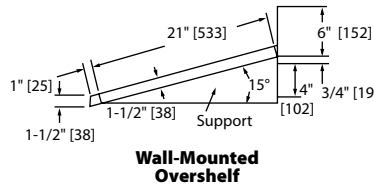

Shipping weight crated: **100lbs/54kg**
 Shipping weight with shelf: **120 lbs/55kg**

Dimensions shown in inches and [millimeters]

Left Hand Sink

Right Hand Sink

Removable Scrap Screen Holder

Front View

Wall-Mounted Overshelf