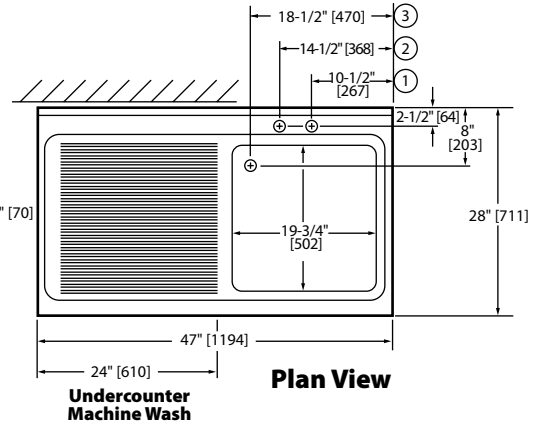

- Removable scrap screen holder.
- Two lift-out scrap screens.
- Lower storage cabinet holds extra 20" [508 mm] racks or chemical supplies.
- Integral drainboard provides an unload platform for clean ware.
- Seamless 3-1/2" [89 mm] backsplash resists soil build-up and helps protect wall from spattering.
- Constructed entirely of heavy-gauge stainless steel with easy-to-clean, lustrous satin finish.
- Large 11-1/2" [292 mm] deep sink with overflow drain.

Shipping weight crated: **100lbs/54kg**
 Shipping weight with shelf: **120 lbs/55kg**

Dimensions shown in inches and [millimeters]

Left Hand Sink

Right Hand Sink

Removable Scrap Screen Holder

Front View

Wall-Mounted Overshelf

Note: The top of the table is pre-drilled with one hole for a single-mount style pre-rinse spray base as shown to the right.

Front View

Utilities	
1	1/2" NPT hot water
2	1/2" NPT cold water
3	1-1/2" [38 mm] drain