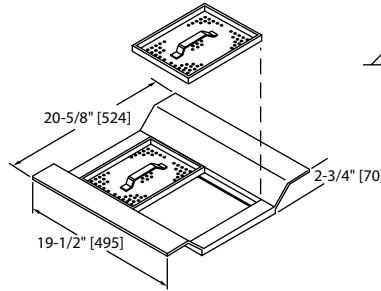

- Removable scrap screen holder.
- Two lift-out scrap screens.
- Lower storage cabinet holds extra 20" [508 mm] racks or chemical supplies.
- Integral drainboard provides an unload platform for clean ware.
- Seamless 3-1/2" [89 mm] backsplash resists soil build-up and helps protect wall from spattering.
- Constructed entirely of heavy-gauge stainless steel with easy-to-clean, lustrous satin finish.
- Large 11-1/2" [292 mm] deep sink with overflow drain.

Shipping weight crated: **100lbs/54kg**
 Shipping weight with shelf: **120 lbs/55kg**

Dimensions shown in inches and [millimeters]

Left Hand Sink

Right Hand Sink

Removable Scrap Screen Holder

Front View

Wall-Mounted Overshelf

Note: The top of the table is pre-drilled with one hole for a single-mount style pre-rinse spray base as shown to the right.

Front View

Utilities	
1	1/2" NPT hot water
2	1/2" NPT cold water
3	1-1/2" [38 mm] drain