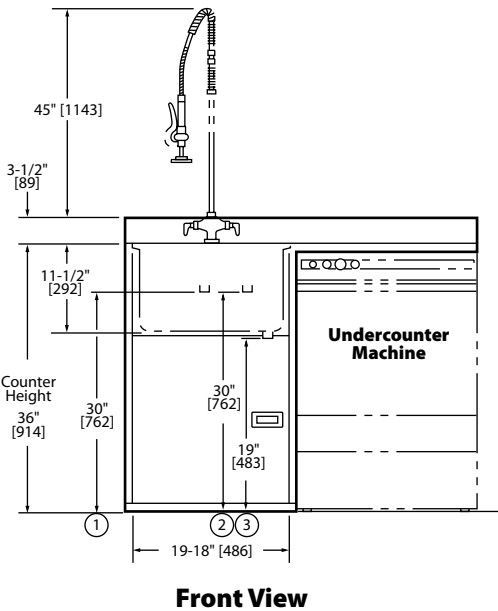

- Removable scrap screen holder.
- Two lift-out scrap screens.
- Lower storage cabinet holds extra 20" [508 mm] racks or chemical supplies.
- Integral drainboard provides an unload platform for clean ware.
- Seamless 3-1/2" [89 mm] backsplash resists soil build-up and helps protect wall from spattering.
- Constructed entirely of heavy-gauge stainless steel with easy-to-clean, lustrous satin finish.
- Large 11-1/2" [292 mm] deep sink with overflow drain.

Shipping weight crated: **100lbs/54kg**
 Shipping weight with shelf: **120 lbs/55kg**

Dimensions shown in inches and [millimeters]

Left Hand Sink

Right Hand Sink

Removable Scrap Screen Holder

Front View

Wall-Mounted Overshelf

Note: The top of the table is pre-drilled with one hole for a single-mount style pre-rinse spray base as shown to the right.

Front View

Utilities	
1	1/2" NPT hot water
2	1/2" NPT cold water
3	1-1/2" [38 mm] drain

Warning: Plumbing and electrical connections should be made by qualified personnel who will observe all the applicable plumbing, sanitary and safety codes.

SPECIFICATIONS

- Heavy-gauge stainless steel.
- Sink drain is offset for more efficient use of cabinet storage space.
- Cabinet has leveling feet.
- Specify right hand or left hand sink.