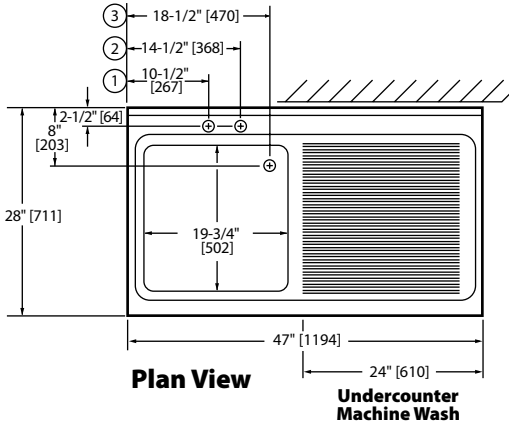

- Removable scrap screen holder.
- Two lift-out scrap screens.
- Lower storage cabinet holds extra 20" [508 mm] racks or chemical supplies.
- Integral drainboard provides an unload platform for clean ware.
- Seamless 3-1/2" [89 mm] backsplash resists soil build-up and helps protect wall from spattering.
- Constructed entirely of heavy-gauge stainless steel with easy-to-clean, lustrous satin finish.
- Large 11-1/2" [292 mm] deep sink with overflow drain.

Shipping weight crated: **100lbs/54kg**
 Shipping weight with shelf: **120 lbs/55kg**

Dimensions shown in inches and [millimeters]

Left Hand Sink

Right Hand Sink

Removable Scrap Screen Holder

Front View

Wall-Mounted Overshelf

Note: The top of the table is pre-drilled with one hole for a single-mount style pre-rinse spray base as shown to the right.

Front View

Utilities	
1	1/2" NPT hot water
2	1/2" NPT cold water
3	1-1/2" [38 mm] drain